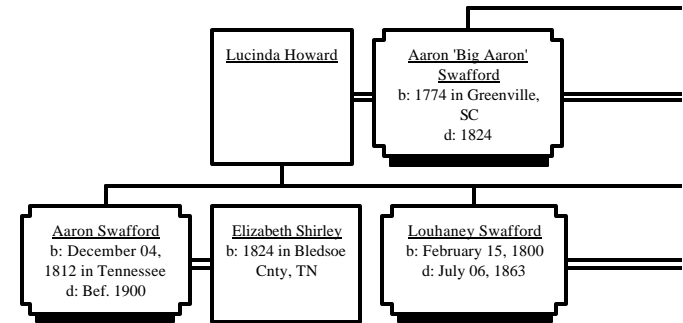

Children

Grandchildren

Great-Grandchildren

2nd Great-Grandchildren

3rd Great-Grandchildren

4th Great-Grandchildren

5th Great-Grandchildren

Descendants of Peter James Swafford

Sarah Swafford
b: 1814

Landon Shirley
b: 1814
d: 1906

Rebecca Swafford
b: April 19, 1827

Henderson Sloan
b: April 06, 1822
d: April 06, 1901

Charles Thacker
b: January 29, 1864
d: May 28, 1948

James F. Basham

Forrest Jerry Swafford
b: November 1879

Thomas Sloan
b: 1846

Ella Jean Swafford
b: March 23, 1925
d: November 17, 2000
in Ray County
Memorial Hospital

Marvin Edward Trafton
b: April 30, 1924
d: December 06, 1995
in Ray County
Memorial Hospital

James Sloan
b: April 30, 1848
d: May 25, 1913

Laura Sanderson
b: November 01, 1853

Margaret Sloan
b: March 22, 1850

6th Great-Grandchildren

7th Great-Grandchildren

Lauren Rae Crum
b: March 17, 1991

Evonna Joan Beckett
b: 1988