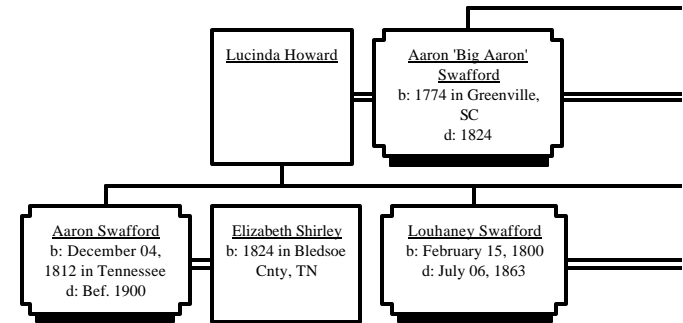

Children

Grandchildren

Great-Grandchildren

2nd Great-Grandchildren

3rd Great-Grandchildren

4th Great-Grandchildren

5th Great-Grandchildren

Descendants of Peter James Swafford

Sarah Swafford
b: 1814

Landon Shirley
b: 1814
d: 1906

Rebecca Swafford
b: April 19, 1827

Henderson Sloan
b: April 06, 1822
d: April 06, 1901

Charles Thacker
b: January 29, 1864
d: May 28, 1948

James F. Basham