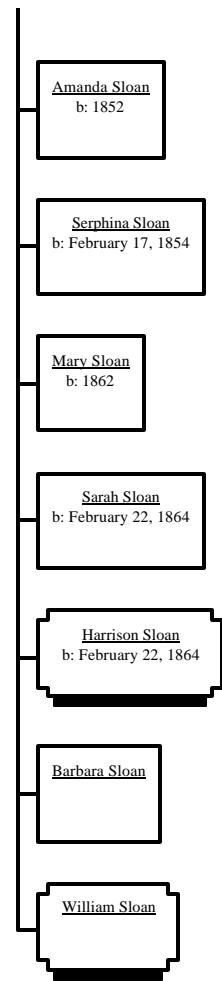

Children

Grandchildren

Great-Grandchildren

2nd Great-Grandchildren

3rd Great-Grandchildren

4th Great-Grandchildren

5th Great-Grandchildren

Descendants of Peter James Swafford

Sarah Swafford
b: 1814

Landon Shirley
b: 1814
d: 1906

Rebecca Swafford
b: April 19, 1827

Henderson Sloan
b: April 06, 1822
d: April 06, 1901

Charles Thacker
b: January 29, 1864
d: May 28, 1948

James F. Basham

James Sloan
b: April 30, 1848
d: May 25, 1913

Laura Sanderson
b: November 01, 1853

Margaret Sloan
b: March 22, 1850

6th Great-Grandchildren

7th Great-Grandchildren

Lauren Rae Crum
b: March 17, 1991

Evonna Joan Beckett
b: 1988

Margaret Swafford
b: 1864

Henry Bell

George Swafford
b: 1861

Nancy Thacker
b: June 16, 1867
d: March 1942

Minerva Swafford
b: 1868
d: 1944

George Glasscock
b: 1862
d: 1925

Dora Swafford
b: 1874
d: 1950

Sylvia Swagard
b: March 1877