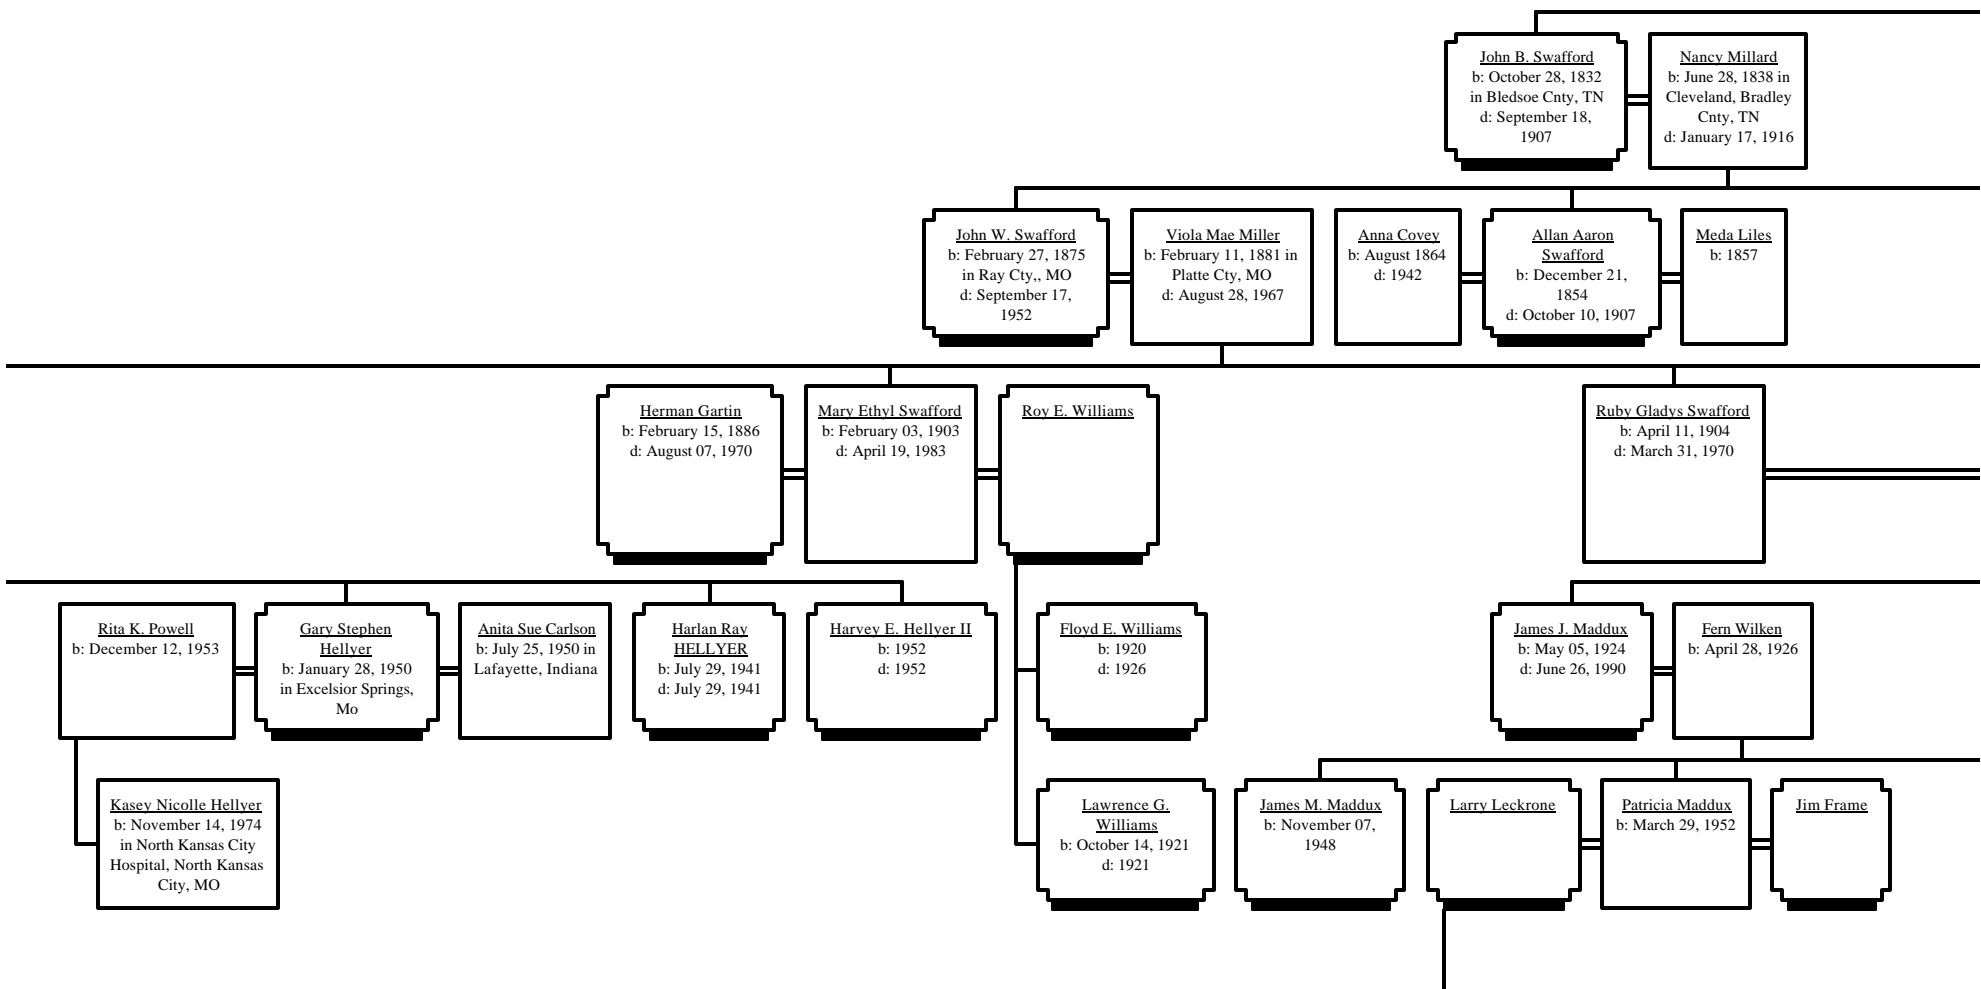

Children

Grandchildren

Great-Grandchildren

2nd Great-Grandchildren

3rd Great-Grandchildren

4th Great-Grandchildren

5th Great-Grandchildren

Descendants of Peter James Swafford

Sarah Swafford
b: 1814

Landon Shirley
b: 1814
d: 1906

Rebecca Swafford
b: April 19, 1827

Henderson Sloan
b: April 06, 1822
d: April 06, 1901

Charles Thacker
b: January 29, 1864
d: May 28, 1948

James F. Basham