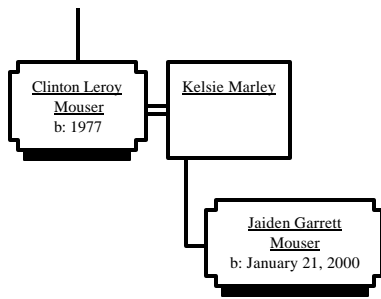

Forrest Jerry Swafford
b: November 1879

Thomas Sloan
b: 1846

Ella Jean Swafford
b: March 23, 1925
d: November 17, 2000
in Ray County
Memorial Hospital

Marvin Edward Trafton
b: April 30, 1924
d: December 06, 1995
in Ray County
Memorial Hospital

James Sloan
b: April 30, 1848
d: May 25, 1913

Laura Sanderson
b: November 01, 1853

Margaret Sloan
b: March 22, 1850

6th Great-Grandchildren

7th Great-Grandchildren

Lauren Rae Crum
b: March 17, 1991

Evonna Joan Beckett
b: 1988

Joshua Dale Thomas
b: 1986

Michael Andrew Thomas
b: 1988

Tricia D. Leckrone
b: August 08, 1974

Larry Leckrone II
b: May 24, 1977

Mary L. Knauss
b: October 27, 1975

Angel Simpson
b: November 24, 1977

Christopher
Schroeder
b: June 15, 1968