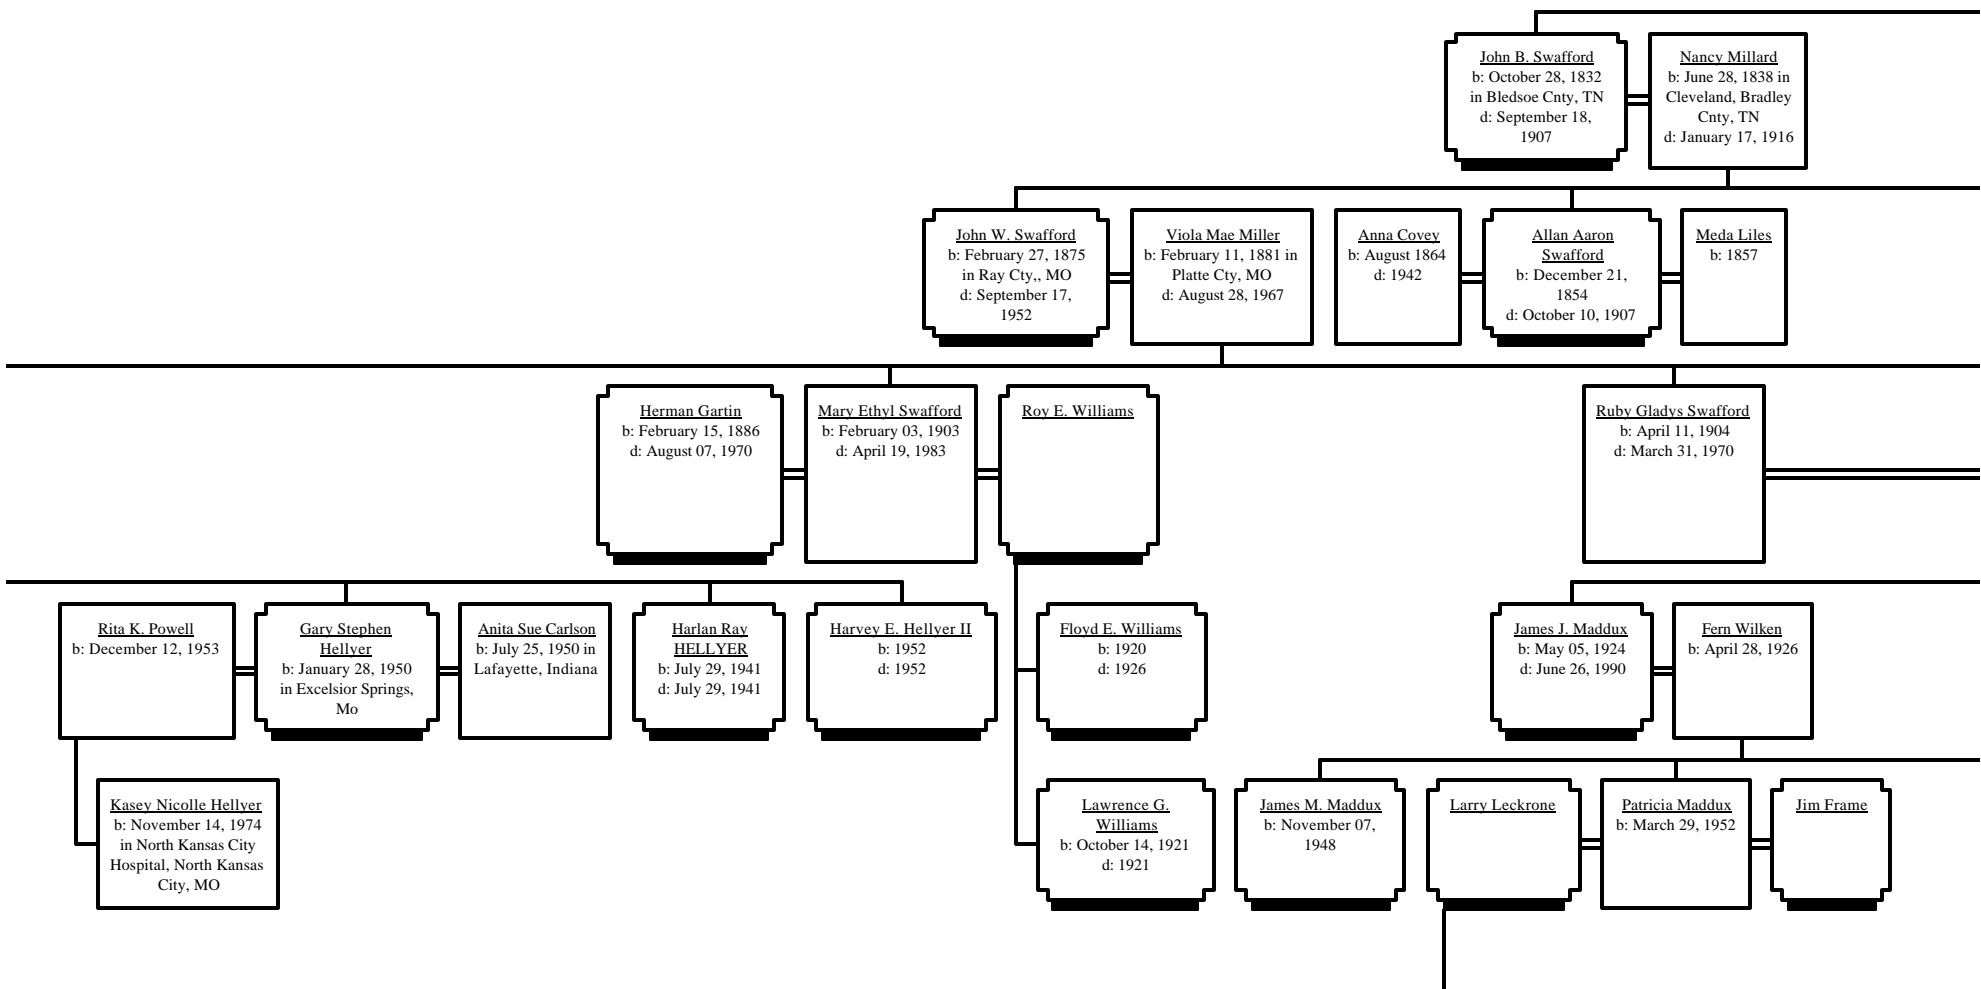

Children

Grandchildren

Great-Grandchildren

2nd Great-Grandchildren

3rd Great-Grandchildren

4th Great-Grandchildren

5th Great-Grandchildren

Descendants of Peter James Swafford

Sarah Swafford
b: 1814

Landon Shirley
b: 1814
d: 1906

Rebecca Swafford
b: April 19, 1827

Henderson Sloan
b: April 06, 1822
d: April 06, 1901

Charles Thacker
b: January 29, 1864
d: May 28, 1948

James F. Basham

Forrest Jerry Swafford
b: November 1879

Thomas Sloan
b: 1846

Ella Jean Swafford
b: March 23, 1925
d: November 17, 2000
in Ray County
Memorial Hospital

Marvin Edward Trafton
b: April 30, 1924
d: December 06, 1995
in Ray County
Memorial Hospital