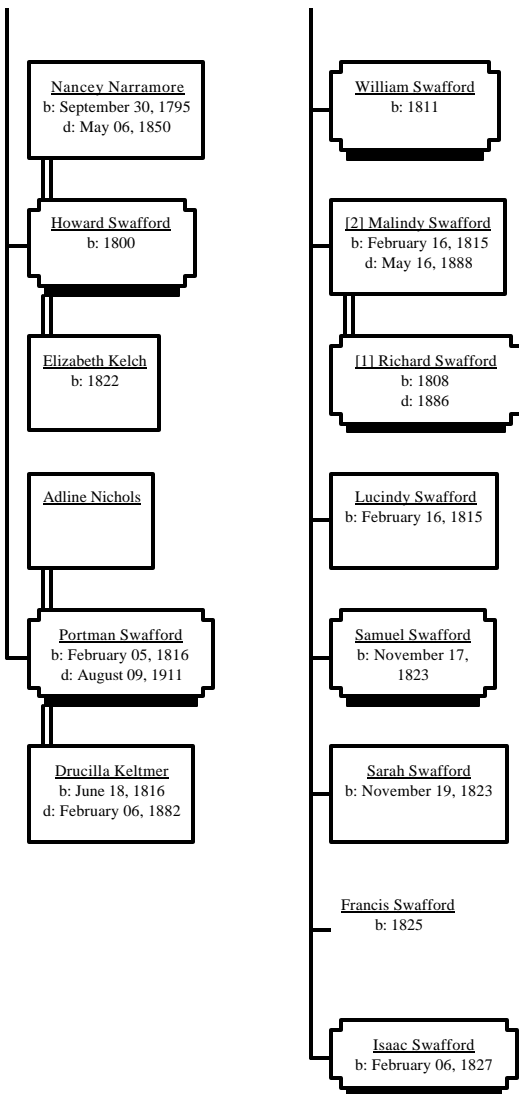

Sarah Swafford
b: 1814

Landon Shirley
b: 1814
d: 1906

Rebecca Swafford
b: April 19, 1827

Henderson Sloan
b: April 06, 1822
d: April 06, 1901

Charles Thacker
b: January 29, 1864
d: May 28, 1948

James F. Basham

Nancy Thacker
b: June 16, 1867
d: March 1942

Minerva Swafford
b: 1868
d: 1944

George Glasscock
b: 1862
d: 1925

Dora Swafford
b: 1874
d: 1950

Sylvia Swagard
b: March 1877

Austin Swafford
b: September 16,
1878
d: August 1953

Mae Showalter

Ellen Cameron
b: 1880
d: 1918

Nancey Narramore
b: September 30, 1795
d: May 06, 1850

Howard Swafford
b: 1800

Elizabeth Kelch
b: 1822

Adline Nichols

Portman Swafford
b: February 05, 1816
d: August 09, 1911